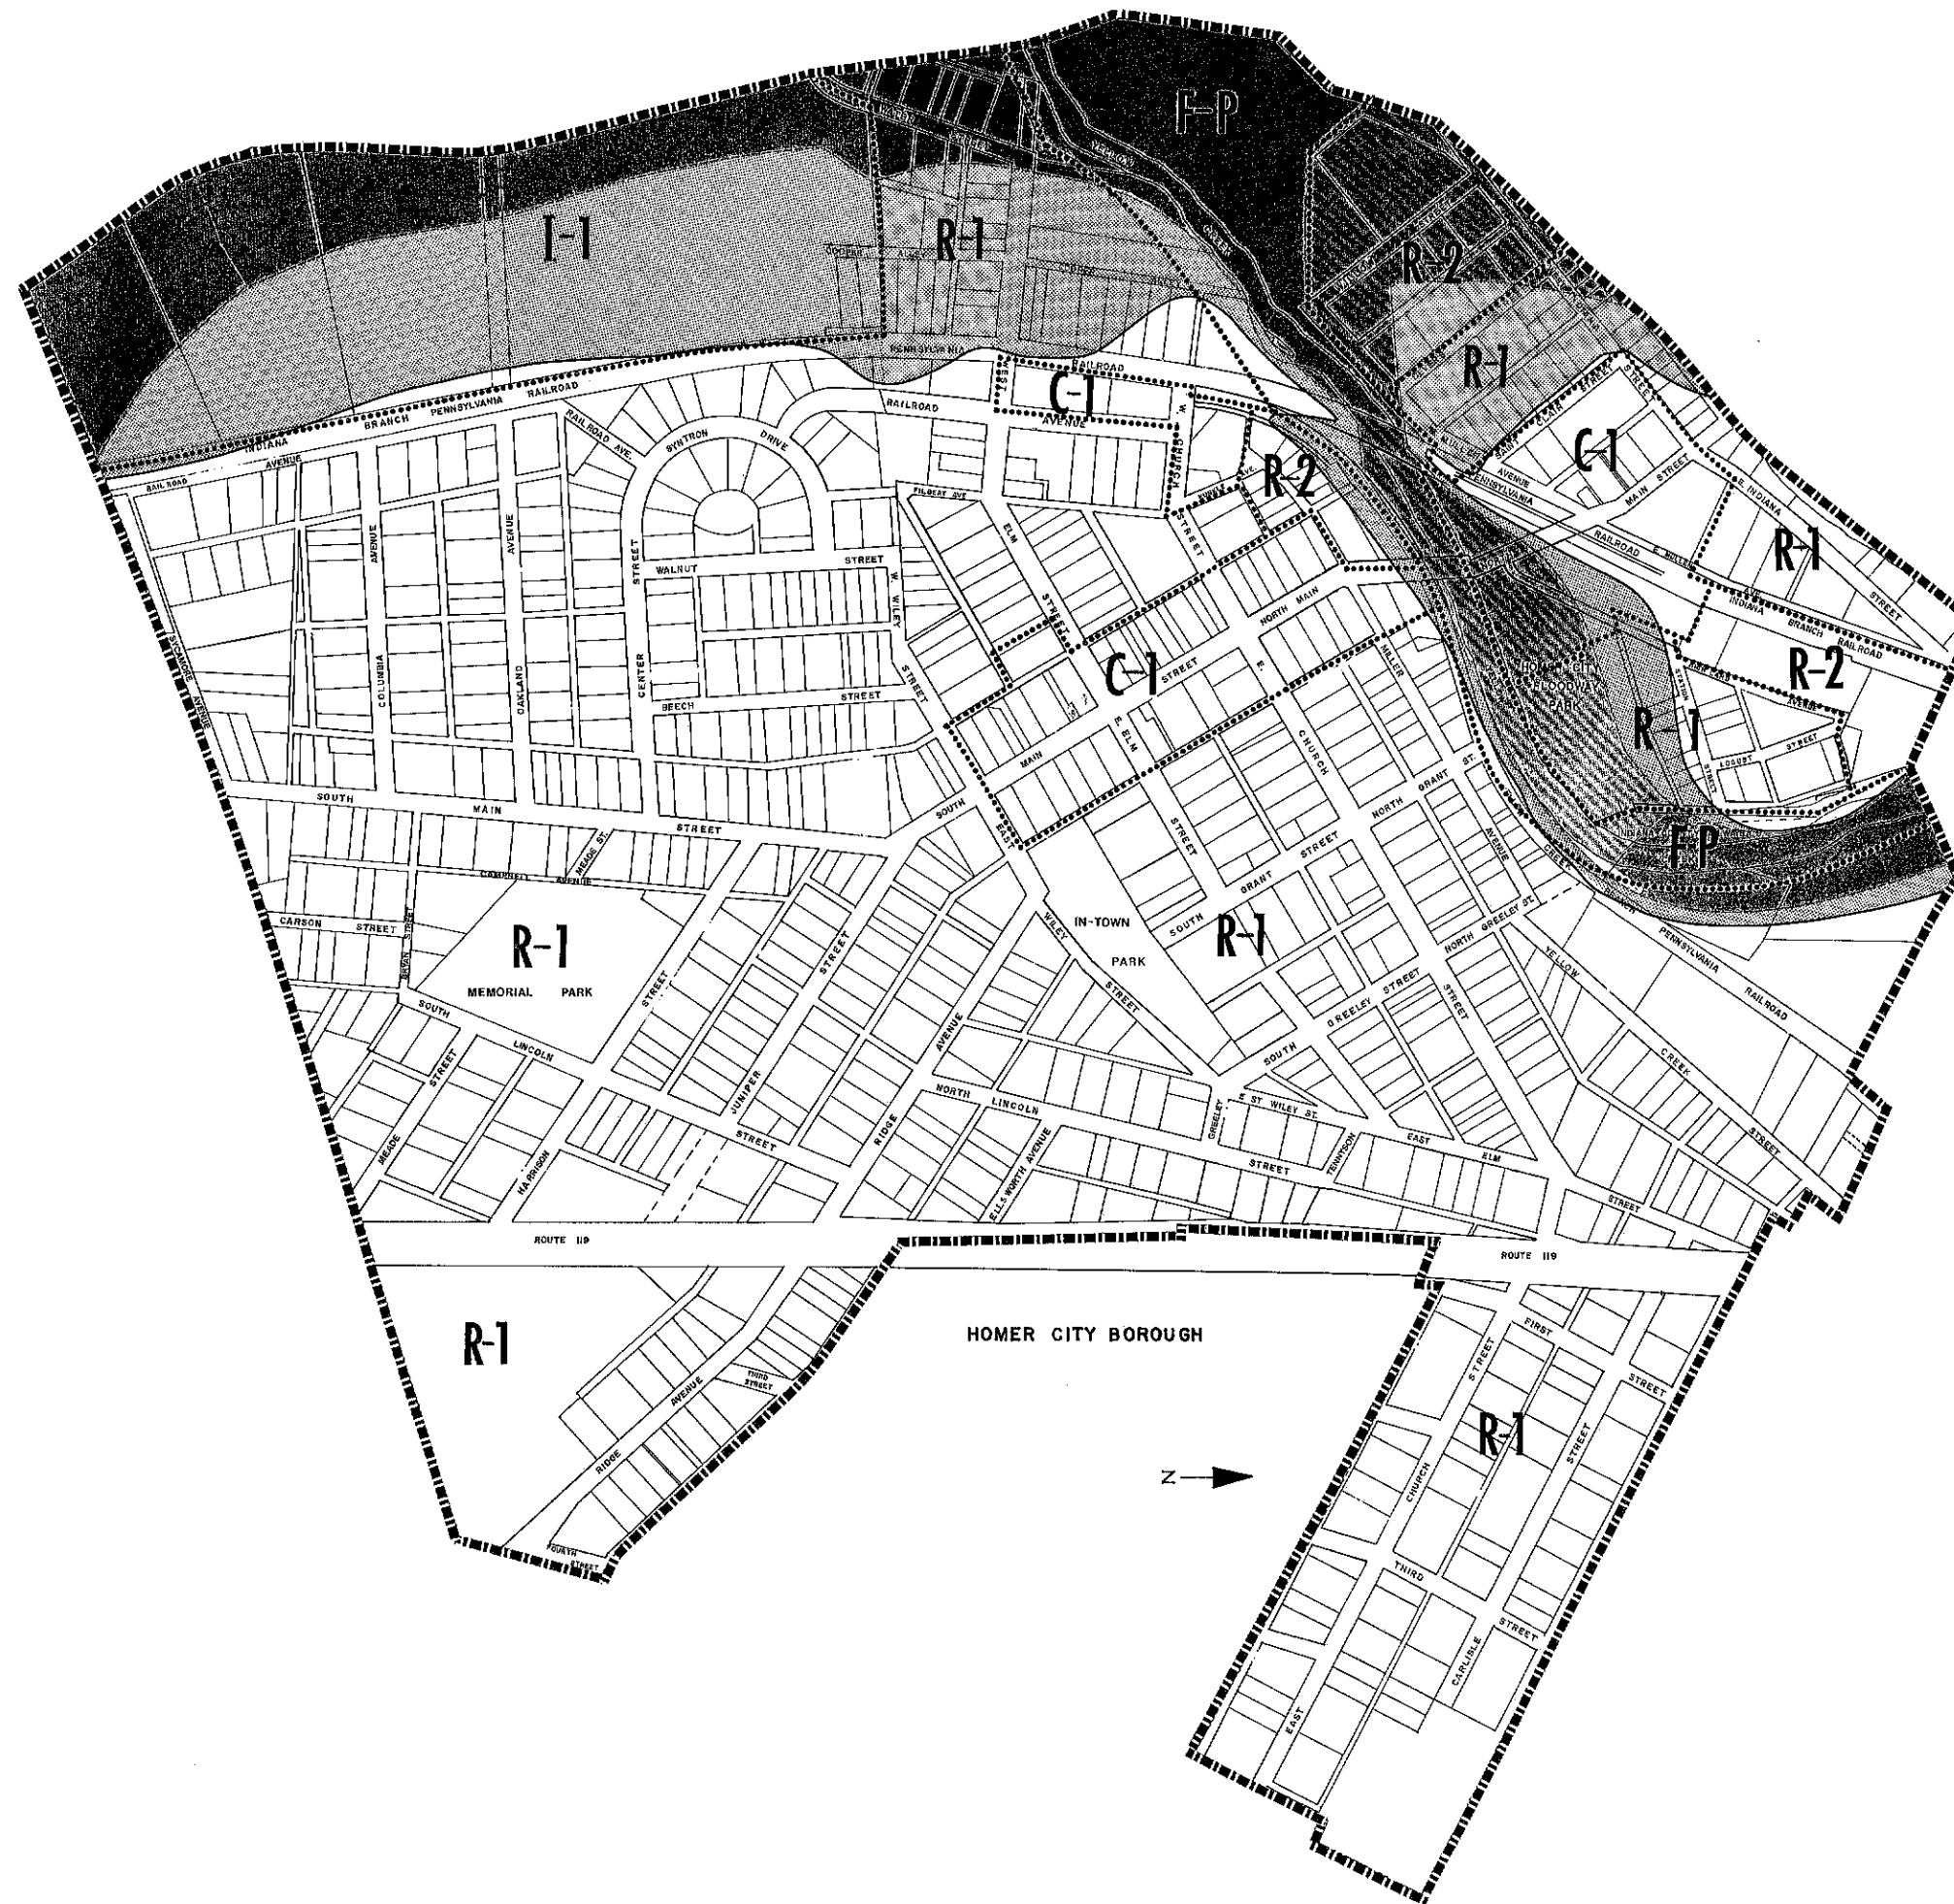

# ZONING DISTRICTS

HOMER CITY BOROUGH

INDIANA COUNTY, PENNSYLVANIA

1990

INDIANA COUNTY OFFICE OF PLANNING & DEVELOPMENT

**R-1** SINGLE FAMILY RESIDENTIAL DISTRICT

**R-2** MULTI-FAMILY RESIDENTIAL DISTRICT

**C-1** GENERAL COMMERCIAL DISTRICT

**I-1** INDUSTRIAL DISTRICT

**F-P** FLOOD PLAIN DISTRICT

## LEGEND

 BOROUGH BOUNDARY

 ZONING DISTRICT BOUNDARY

 100-YEAR FLOOD BOUNDARY

 FLOODWAY BOUNDARY

 FLOODWAY

 FLOODWAY FRINGE